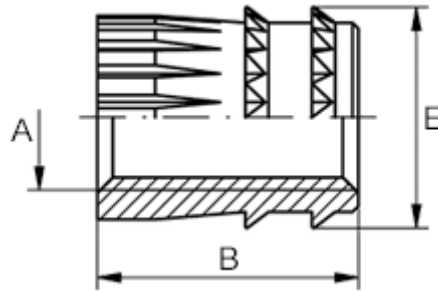

Data Sheet

Article number: 12831000040800
Description: KLEE-coil 831 000 040.800
M4 Brass

Measures

Female thread A	= M4
Length B	= 8.0
Max outer diameter E	= 7.0
Number of cramping feathers	= 2
Recommended bore diameter	= 5.9 to 6